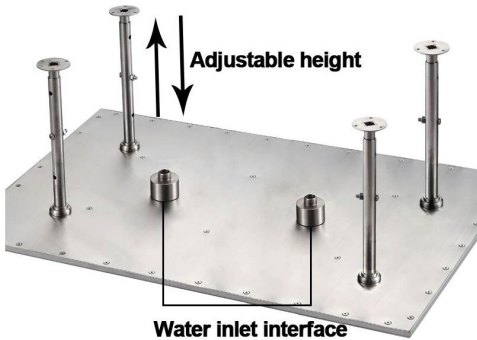

# 2 WAY LED RAINFALL THERMOSTATIC SHOWER SYSTEM WITH HANDHELD SHOWER SPECIFICATIONS

## Shower Head

1/2" NPT inlets  
Easy clean nozzles  
Flow Rate: 9.5L/min 2.5 GPM

Product images shown is only for installation display purpose