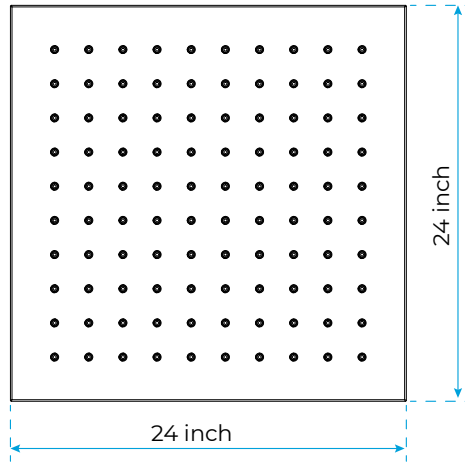

# 2 WAY LED RAINFALL THERMOSTATIC SHOWER SYSTEM WITH HANDHELD SHOWER SPECIFICATIONS

## Shower Head

1/2" NPT inlets  
Easy clean nozzles  
Flow Rate: 9.5L/min 2.5 GPM

Product images shown is only for installation display purpose