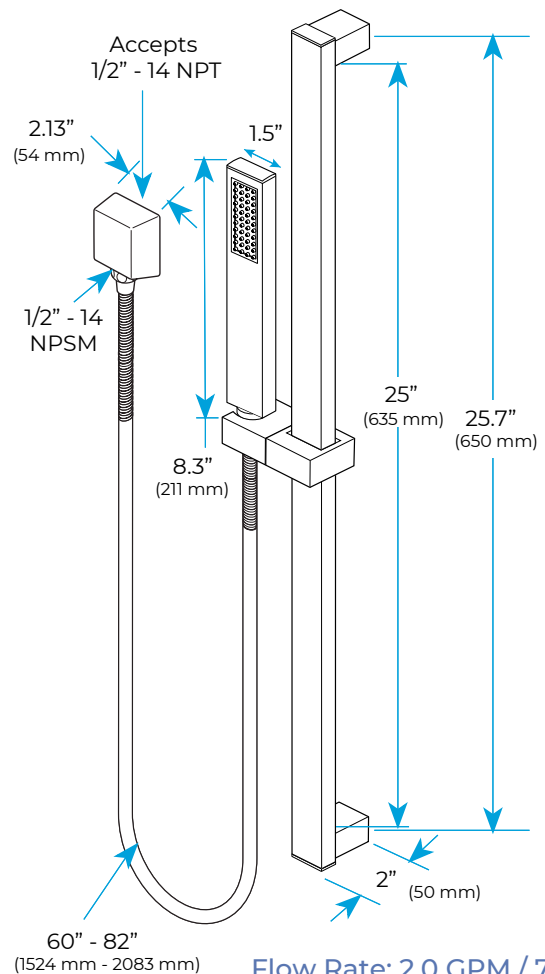

# 2 WAY LED RAINFALL THERMOSTATIC SHOWER SYSTEM WITH HANDHELD SHOWER SPECIFICATIONS

## Shower Head

1/2" NPT inlets  
Easy clean nozzles  
Flow Rate: 9.5L/min 2.5 GPM

Product images shown is only for installation display purpose

## Mixer Connections

All dimensions and specifications are nominal and may vary. Use actual products for accuracy in critical situations.