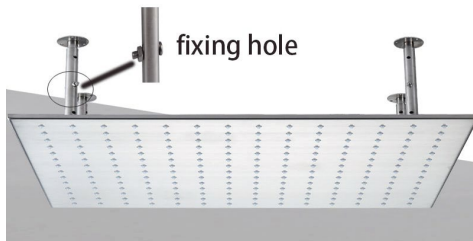

# 2 WAY LED RAINFALL THERMOSTATIC SHOWER SYSTEM WITH HANDHELD SHOWER SPECIFICATIONS

## Shower Head

1/2" NPT inlets  
Easy clean nozzles  
Flow Rate: 9.5L/min 2.5 GPM

Product images shown is only for installation display purpose