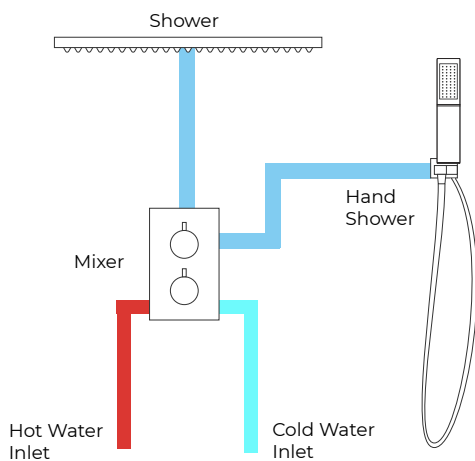

# 2 WAY LED RAINFALL THERMOSTATIC SHOWER SYSTEM WITH HANDHELD SHOWER SPECIFICATIONS

## Shower Head

1/2" NPT inlets  
Easy clean nozzles  
Flow Rate: 9.5L/min 2.5 GPM

Product images shown is only for installation display purpose

## Hand Shower

## Mixer Connections

All dimensions and specifications are nominal and may vary. Use actual products for accuracy in critical situations.